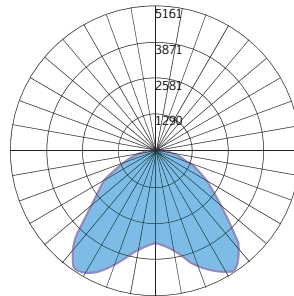

FHB 5X32

Spacing Criteria = 1.86
Efficiency = 90%