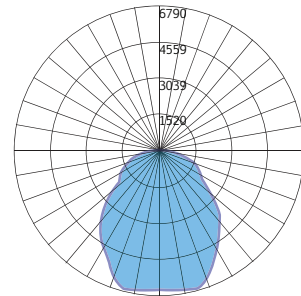

FHB 6X32

Spacing Criteria = 1.22
Efficiency = 86%

SPACING	FHB 5X32 T8 Normal, 146 W			FHB 5X32 T8 High Light, 190 W			FHB 6X32 T8 Normal, 174 W			FHB 6X32 T8 High Light, 224 W		
	15	20	25	15	20	25	15	20	25	15	20	25
	OPEN AREA			OPEN AREA			OPEN AREA			OPEN AREA		
50' high	38	19	11	47	26	16	46	26	16	57	31	21
40' high	42	21	13	54	28	18	51	30	18	64	35	24
30' high	46	24	15	62	33	20	58	33	20	70	39	26
20' high	51	28	19	66	37	24	62	36	24	77	44	29

Actual results may vary. Additional layouts available upon request. Quick reference chart based on FHB Enhanced Aluminum Optics without Up-Light or lens. @ 2.5 ft. AFF