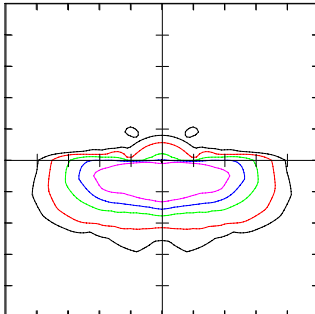

Project Name	Type
Catalog #	Date

CITYSAVER® HOUSE SIDE SHIELD

CRS HSS

FEATURES

- Significantly reduces backlight to minimize light trespass.
- Available for Type II Medium (2M), Type III Medium (3M) and Type IV Short (4S) optics.
- Factory installed as an option when ordered with the luminaire.
- Field installable (tool-free) when ordered as a separate accessory.

DIMENSIONS

- 11.38" L x 3.88" W x 0.4" H • 0.33 lbs

IES DISTRIBUTION TYPES

ISO Lines Distance in Units of Mounting Height Values Based on 25 Foot Mounting Height

Type II Medium + HSS

Type III Medium + HSS

Type IV Short + HSS