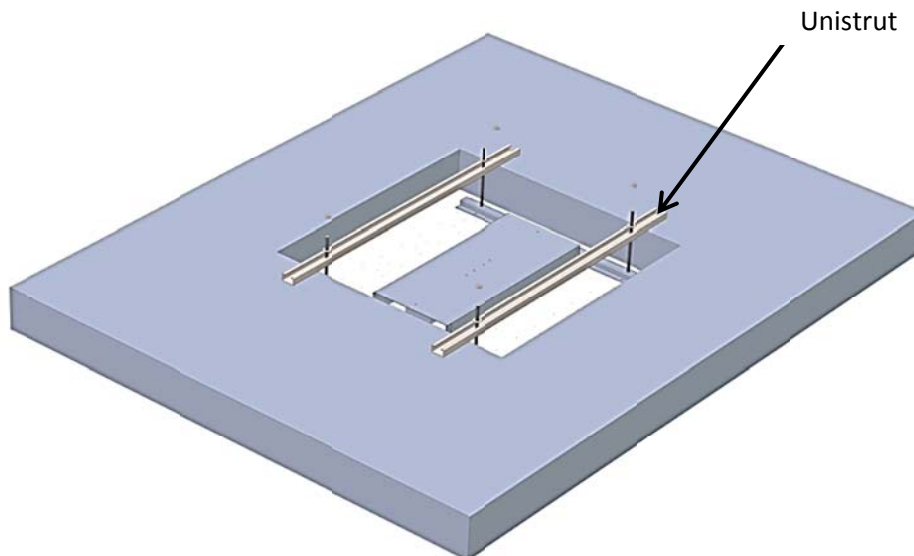

THIS LUMINAIRE IS SUITABLE FOR WALK ON CEILINGS ONLY.

Recommended opening size = 24" x 24"

- 1) Remove WDL from shipping box and Install carriage bolts (4) as shown ensuring shoulder of bolt is fully engaged into slot. Tighten lock nuts.

- 2) Silicone generously around fixture perimeter that mates to ceiling.

- 3) Lift fixture into opening; install (2) Unistrut pieces (not provided) using washers & nuts included with fixture. Tighten until room side fixture flange is firmly against room side surface.