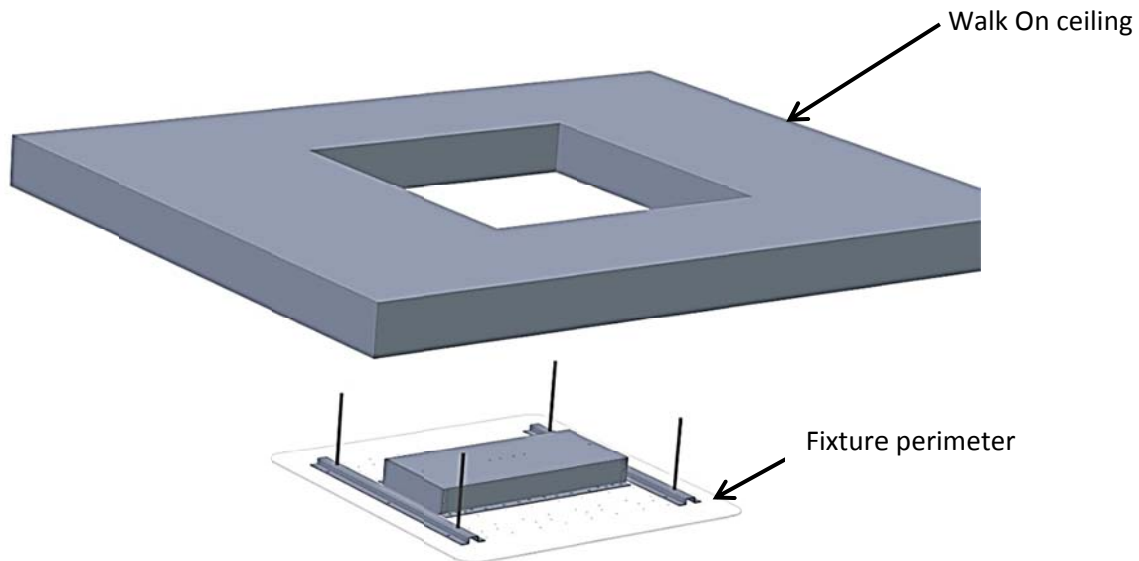

2) Silicone generously around fixture perimeter that mates to ceiling.

3) Lift fixture into opening; install (2) Unistrut pieces (not provided) using washers & nuts included with fixture. Tighten until room side fixture flange is firmly against room side surface.